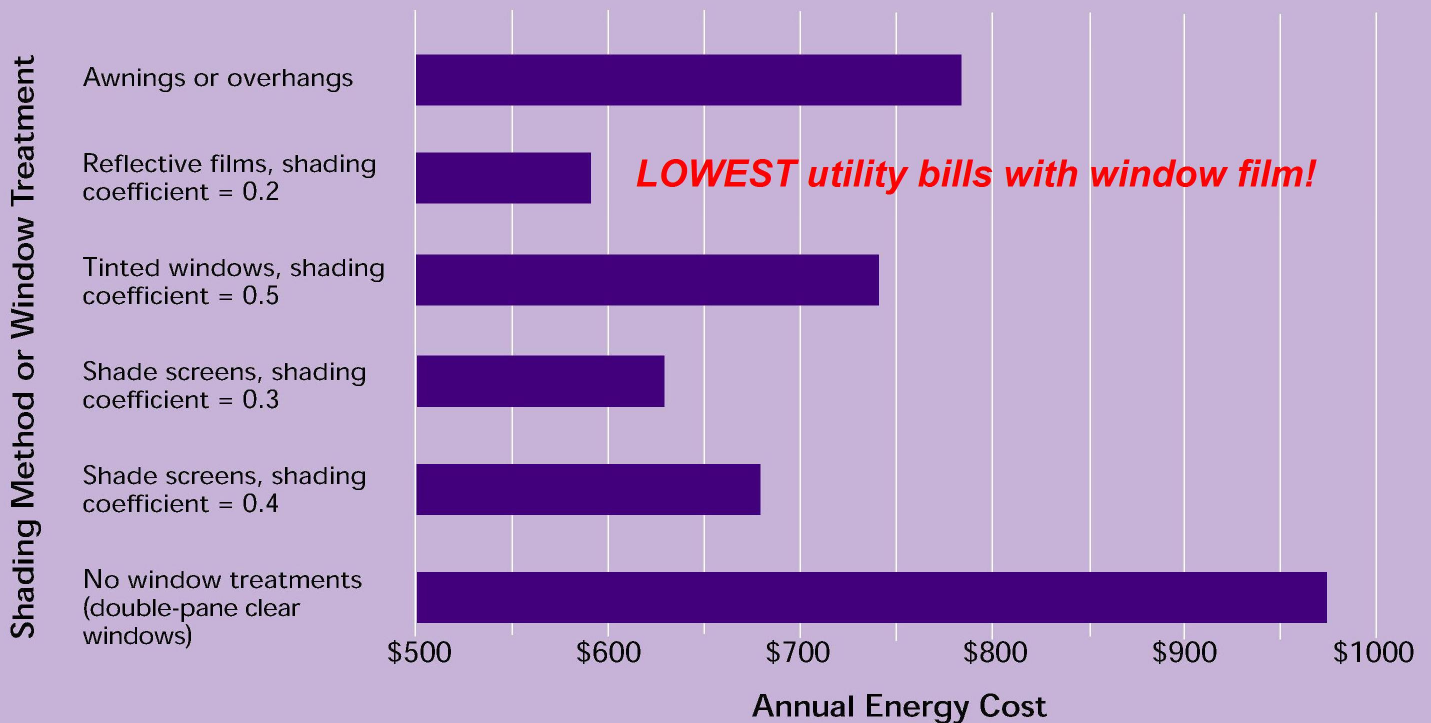

Annual Heating and Cooling Energy Cost with Different Kinds of Window Treatments or Shading Methods for a Typical 2000 Sq. Ft. Home

Note: The figures above are based on energy calculations by APS using the APS Standard Plan. Your actual energy costs may vary.